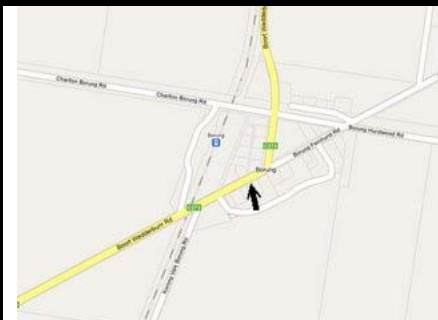

Bus Stop information for Boort – Bendigo Trial Service

Boort
Godfrey St
Near BRIC

Mysia
Near Corner

Borong
Between
Railway
Crossing &
Mysia West Turn
Off

Korong Vale
Front of
Community
Centre

Wedderburn
Elderly Persons
Units, Wilson St

Wedderburn
Near Rest Area
Chapel St

Inglewood
Brooke St
(Calder Hwy)
Near IGA
Supermarket

Bridgewater
Calder Hwy
Near Red Couch
Cafe

Marong
Calder Hwy
Opposite
Marong Store

Bendigo
Railway Station
Bus Bay
Number 5