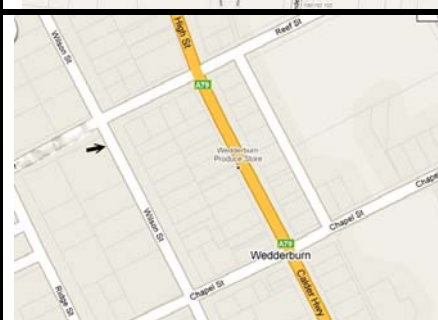

Bus Stop information for Boort – Bendigo Trial Service

Boort
Godfrey St
Near BRIC

Mysia
Near Corner

Borong
Between
Railway
Crossing &
Mysia West Turn
Off

Korong Vale
Front of
Community
Centre

Wedderburn
Elderly Persons
Units, Wilson St

Wedderburn
Near Rest Area
Chapel St

Inglewood
Brooke St
(Calder Hwy)
Near IGA
Supermarket

Bridgewater
Calder Hwy
Near Red Couch
Cafe

Marong
Calder Hwy
Opposite
Marong Store

Bendigo
Railway Station
Bus Bay
Number 5