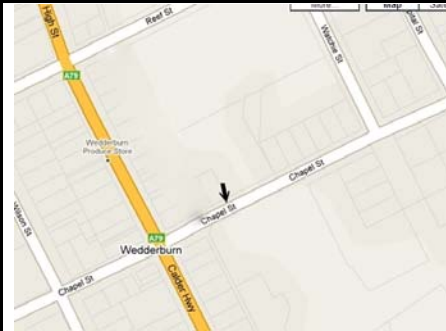

Bus Stop information for Boort – Bendigo Trial Service

Boort
Godfrey St
Near BRIC

Mysia
Near Corner

Borong
Between
Railway
Crossing &
Mysia West Turn
Off

Korong Vale
Front of
Community
Centre

Wedderburn
Elderly Persons
Units, Wilson St

Wedderburn
Near Rest Area
Chapel St

Inglewood
Brooke St
(Calder Hwy)
Near IGA
Supermarket

Bridgewater
Calder Hwy
Near Red Couch
Cafe

Marong
Calder Hwy
Opposite
Marong Store

Bendigo
Railway Station
Bus Bay
Number 5